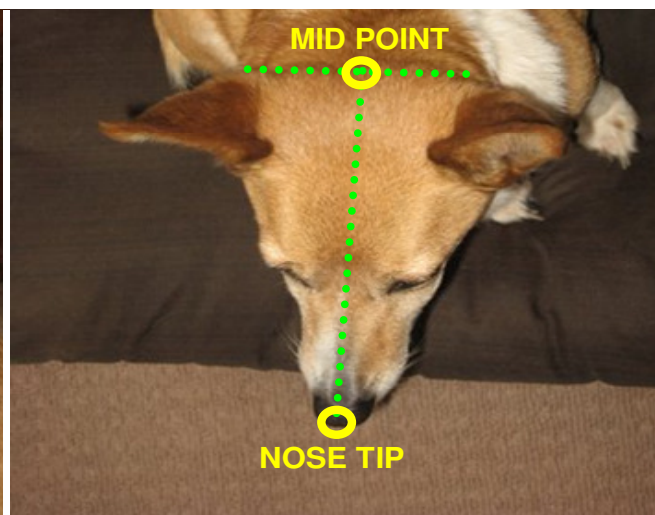

HEAD MEASUREMENT INSTRUCTIONS

STEP 1 - LOCATE THE MID POINT

Run an imaginary line across from behind one ear all away up and across the dogs head to the back of the other ear you will find the mid-point located in the centre of this line. This mid-point is used to establish the HEAD MEASUREMENT.

STEP 2 - ESTABLISH THE HEAD MEASUREMENT

Measure from the mid-point to the tip of the dogs nose

- **DO NOT** follow the contours of the dogs face.
- Measure in a **STRAIGHT LINE ONLY**
  (you may need to lift a straight ruler away from the dogs head see below diagrams)

The resulting measurement represents the HEAD MEASUREMENT you will use to size your NOVAGUARD using the table provided.

SIZE MATTERS!
A good fit is critical for the NOVAGUARD to function correctly and to give your dog the best chance of accepting this alternative to the dreaded "CONE OF SHAME"

A SNUG FIT!
When fitting your new NOVAGUARD make sure the neck collar is done up firmly otherwise the dog is less likely to accept the collar. Depending on the temperament of your dog, you may loosen this slightly once the NOVAGUARD has been accepted by your special friend.

FINAL SIZING

Using the tables provided size the NOVAGUARD by HEAD MEASUREMENT AND by CANINE WEIGHT. You may find you have 2 different sizes according to the 2 charts. This is because, as we know, dogs come in all shapes and sizes. Simply pick the smaller size. It is always better to size down when in doubt.

NOVAGUARD DIAGRAMS

NOVAGUARD TABLES

HEAD MEASUREMENT

(Equivalent E-Collar size in Brackets)

	11 - 13 4.3 - 5	13 - 15 5 - 6	15 - 18 6 - 7	18 - 21 7 - 8.3	21 - 24 8.3 - 9.4	centimeters inches
NOVAGUARD SIZE						
TOY (10)						
SMALL (12.5)						
SMALL MEDIUM (12.5 - 20)						
MEDIUM (20 - 25)						
LARGE (25 - 30)						

CANINE WEIGHT

(Equivalent E-Collar size in Brackets)

	2 - 6 4 - 15	5 - 12 11 - 26	10 - 25 22 - 55	23 - 35 50 - 77	33 - 45 72 - 99	kilograms pounds
NOVAGUARD SIZE						
TOY (10)						
SMALL (12.5)						
SMALL MEDIUM (12.5 - 20)						
MEDIUM (20 - 25)						
LARGE (25 - 30)